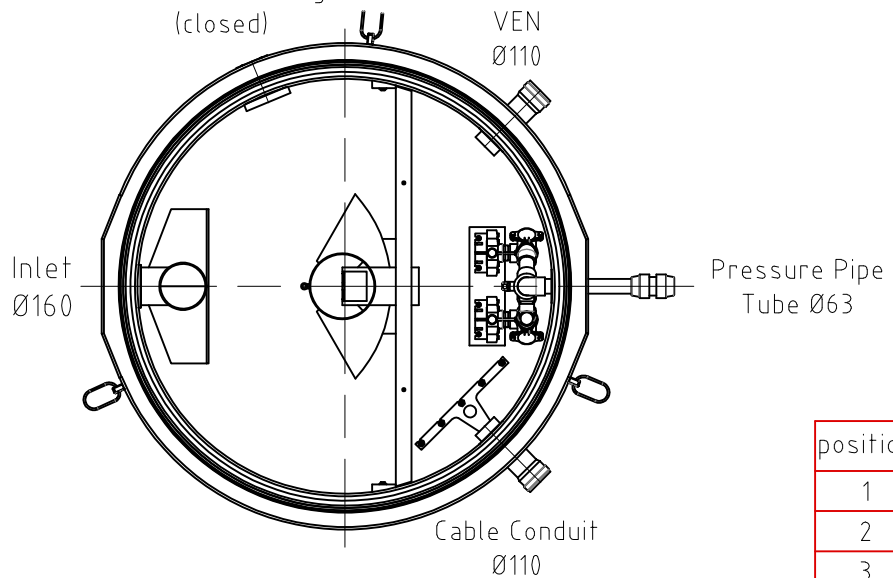

optional:
 Directexhausting
 (closed)

position	article no.
1	723255
2	727782
3	418101
4	1204654

all dimensions are in mm

Lipulift-C 7/ 700

Date	Name	Article- Numbers:
Drawn 13.12.2019	tfenzel	Lipulift-C 7/ 700
Upd.		723255_2