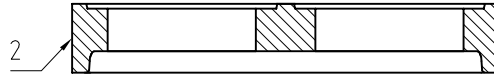

915-990  
 $\nabla$   
 max. 5380

optional  
 shaft parts  $\varnothing 1500$

optional:  
 Directexhausting  
 (closed)

position	article no.
1	723253
2	727781
3	418101
4	1204654

all dimensions are in mm

Lipulift-C 5,5/ 550