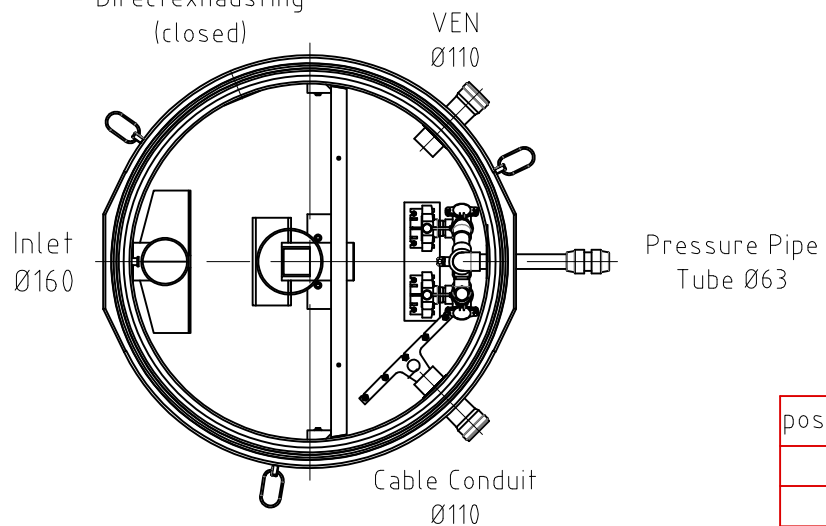

915-990  
 $\nabla$   
 max. 5380

optional  
 shaft parts  $\varnothing 1500$

optional:  
 Directexhausting  
 (closed)

position	article no.
1	723253
2	727781
3	418101
4	1204654

all dimensions are in mm

Lipulift-C 5,5/ 550

Date	Name	Article- Numbers:
13.12.2019	tfenzel	Lipulift-C 5,5/ 550 723253_2
Upd.		

Index  
 001