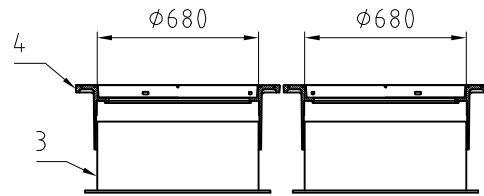

915-990  
 $\nabla$   
 max. 5380

optional  
 shaft parts  $\varnothing 1500$

optional:  
 Directexhausting  
 (closed)

position	article no.
1	723253
2	727781
3	418101
4	1204654

all dimensions are in mm

Lipulift-C 5,5/ 550

Date	Name	Article- Numbers:
13.12.2019	tfenzel	Lipulift-C 5,5/ 550 723253_2
Upd.		

Index  
 001