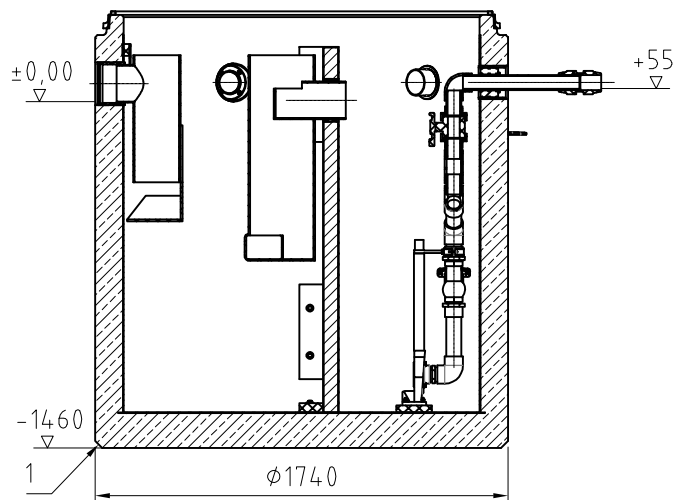

915-990  
 $\nabla$   
 max. 5380

optional  
 shaft parts  $\varnothing 1500$

optional:  
 Directexhausting  
 (closed)

position	article no.
1	723253
2	727781
3	418101
4	1204654

all dimensions are in mm

Lipulift-C 5,5/ 550

Date	Name	Article- Numbers:
13.12.2019	tfenzel	Lipulift-C 5,5/ 550 723253_2
Upd.		

Index  
 001